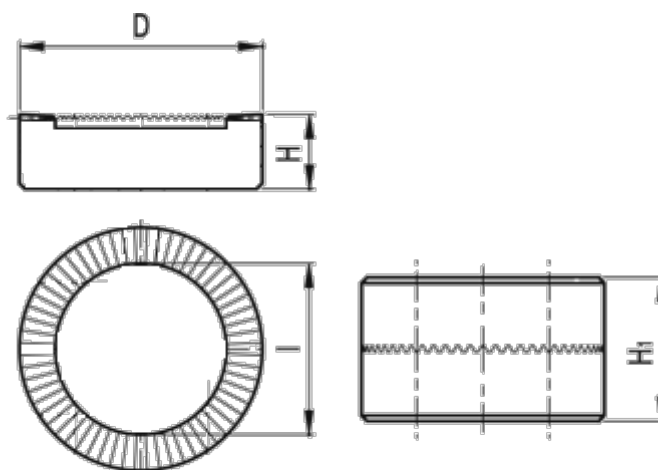

Article number: 206575310

Description: E+G Serrated locking plate  
GN 187.4-22-48-E-ST

## Measures

D	= 22
H +/-0.9	= 6.5
H1	= 13
l	= 15.5
Number of teeth	= 48